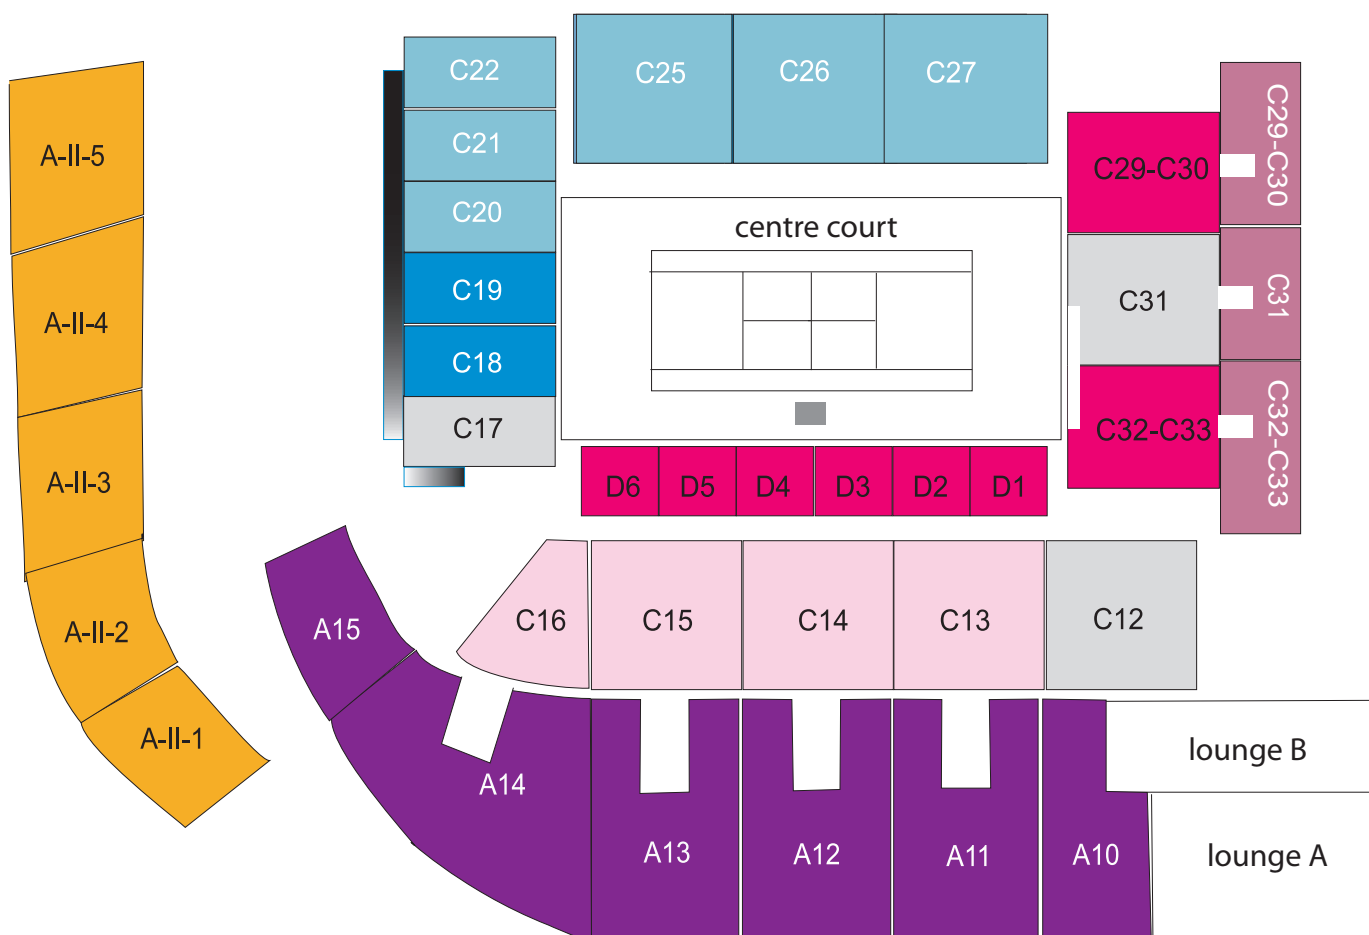

Davis Cup by BNP Paribas
 Russia vs. Argentina tie, Moscow, Olympic Stadium, July 9-11, 2010

Tribune layout

VIP A, VIP, Premium A and Premium tickets are allowed to enter to the VIP area (not VIP Hospitality area) on the arena of the Olympic Stadium

- VIP A
 - VIP
 - Premium A
 - Premium

Regular categories

- 1 category
 - 2 category
 - 3 category

- reserved seats for accreditations